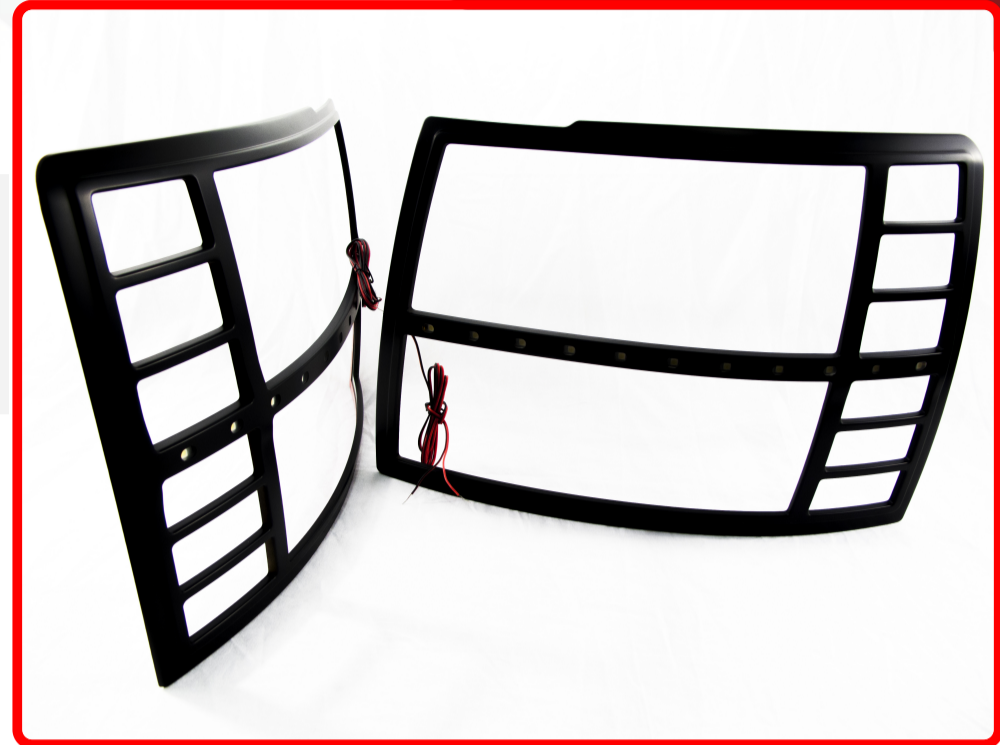

**SKU # RS-B0713CHEVY2-HLB**

**Part # 1004256**

Description

Black 07-13 Chevy Silverado 1500/2500 HD LED Bezel

**Categories** Truck, LED Truck and Trailer Lighting

**Sub-Categories** LED Bezels, Headlight and Tail Light Bezels

**LUX**

**Product Information**

- 1 Year Warranty
- Attractive matte black finish
- Easily installed with 3M™ adhesive
- Custom designed for each application
- Made from automotive-grade ABS plastic
- The set includes alcohol prep pad, clips and cable wire.
- Includes highly efficient, compact and durable LED lights
- Comes with everything required for installation, including instructions